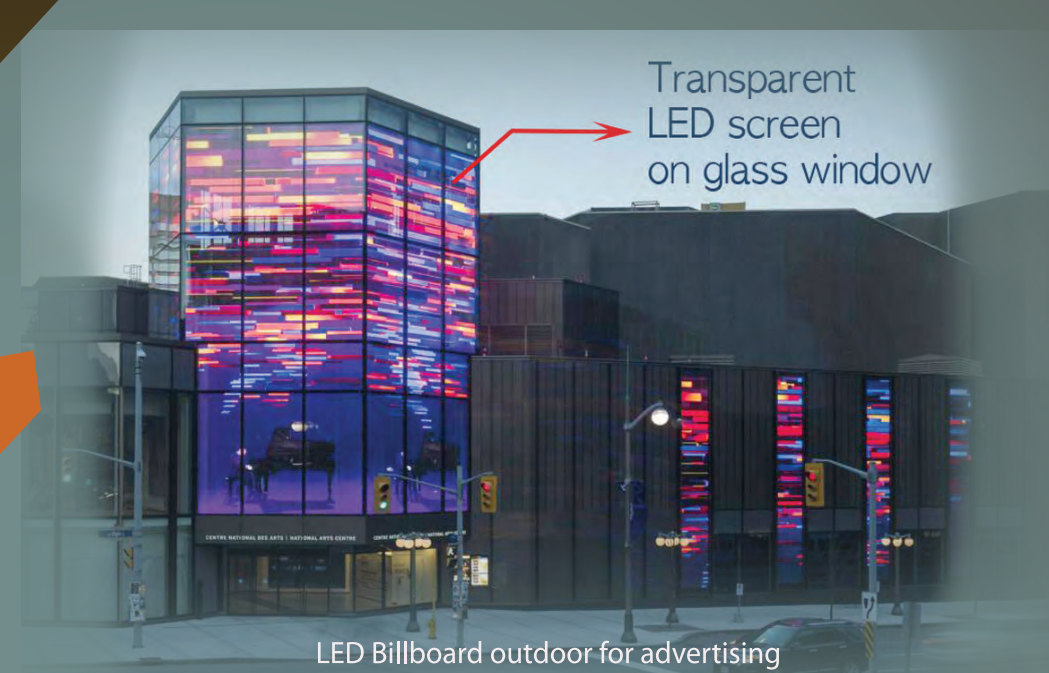

VIDEO WALL & MENU BOARD
Visual Technology
LED Screen Display

LED Billboard outdoor for advertising
in a commercial building. 40 ft x 17ft

5 x 3 Video Wall high definition display
at lobby in Golf resort, New Jersey

Digital Design
Pr
Digital Design
Visual Technology
LED Screen Display

LED screen display for promotional ads.
in a Nike retail store, New York

Westin Plaza Shopping center at Boston
32 ft x 17 ft Super bright LED
Pitch pixel 5 mm / Brightness 10,500 nit

LED Screen display

LED screen for outdoor
high-pixel with SMD technology
VISUALIZATION IS EFFECTIVE

LED Screen Display

Visual Technology
Digital Design

Transparent LED screen on glass window

LED Billboard outdoor for advertising in a commercial building. 40 ft x 17ft