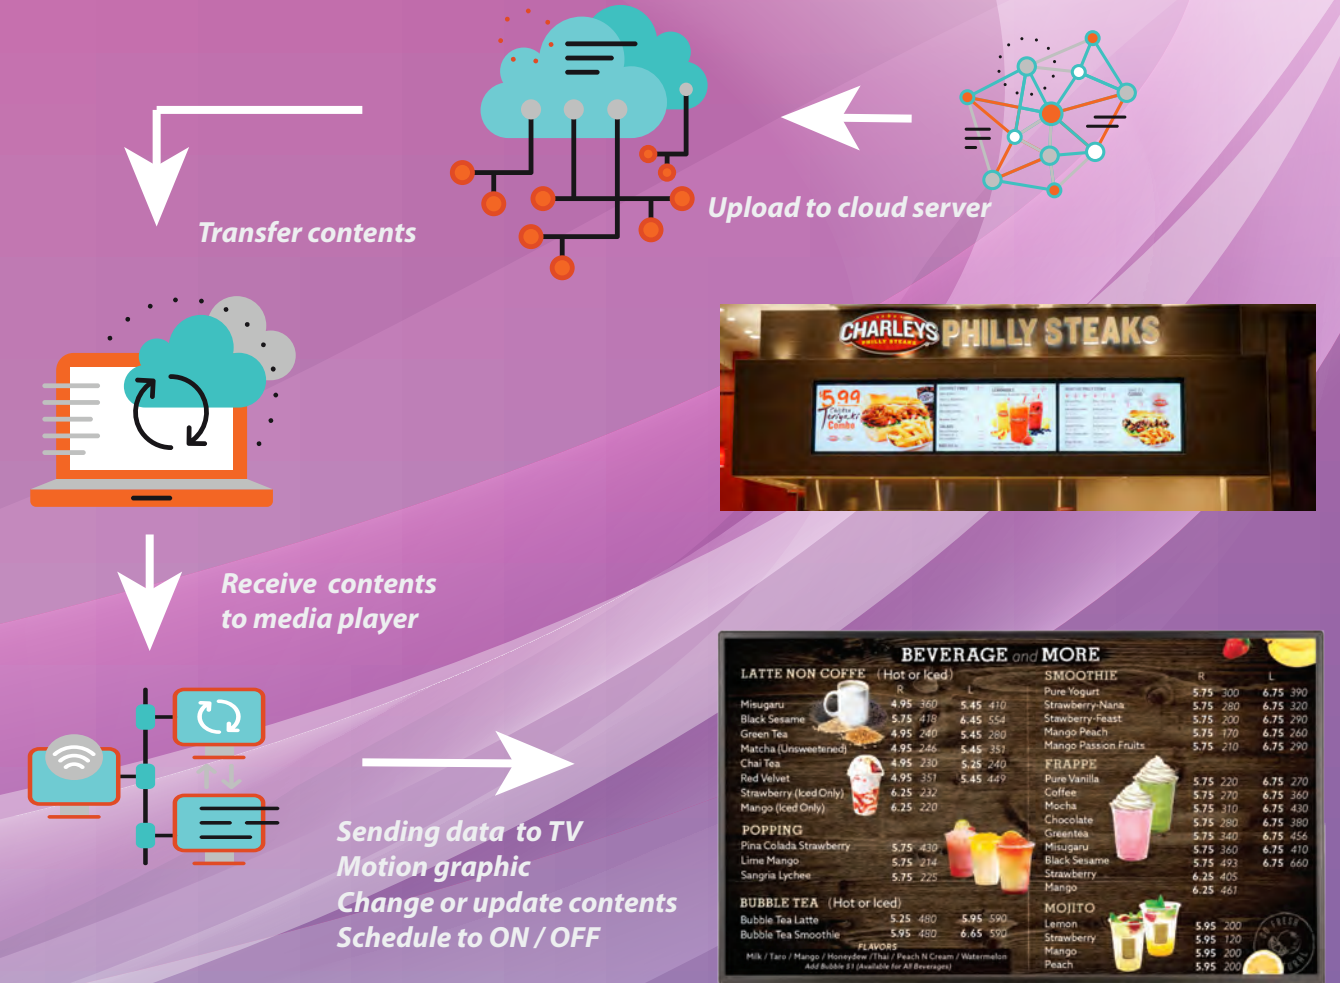

C.M.S. = Contents management system